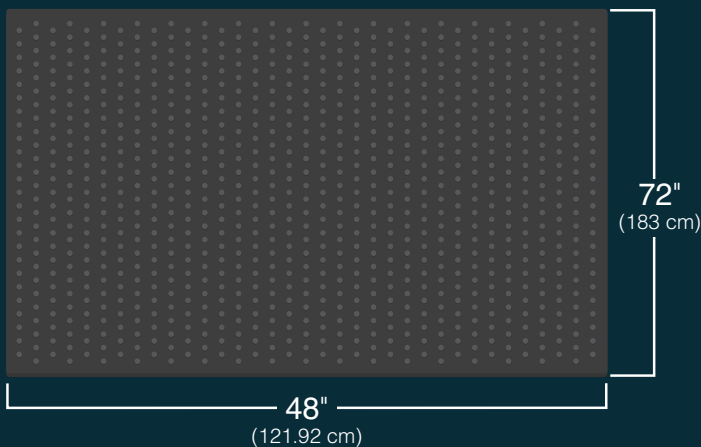

ADA GROUND MAT

ADA-ACCESSIBLE TEMPORARY PATHWAY

ADA MAT DIMENSIONS (TOP VIEW):

ADA MAT DIMENSIONS (PROFILE VIEW):

ADA MAT BENEFITS:

The ADA Ground Mat offers a versatile solution for various applications with its vulcanized rubber mats that provide insulation, cushioning, and superior traction, even in wet conditions.

With three-quarter inches of non-absorbent, solid vulcanized rubber, these mats act as a protective barrier, safeguarding investments from potential damage while providing a reliable walking surface.

Installation is straightforward, requiring a level surface and simple cutting to fit using a utility knife and straight edge. Maintenance is hassle-free, with options to sweep or hose down for cleaning, ensuring durability and longevity.