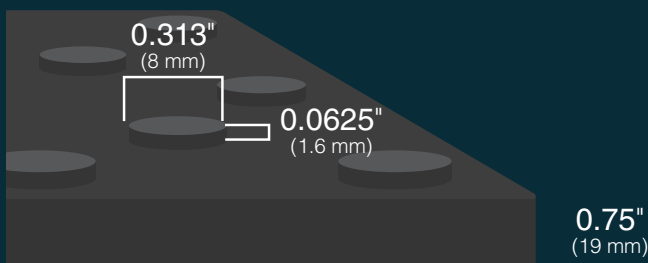

ADA GROUND MAT

ADA-ACCESSIBLE TEMPORARY PATHWAY

ADA MAT DIMENSIONS (TOP VIEW):

ADA MAT DIMENSIONS (PROFILE VIEW):

ADA MAT BENEFITS:

The ADA Ground Mat offers a versatile solution for various applications with its vulcanized rubber mats that provide insulation, cushioning, and superior traction, even in wet conditions.

With three-quarter inches of non-absorbent, solid vulcanized rubber, these mats act as a protective barrier, safeguarding investments from potential damage while providing a reliable walking surface.

Installation is straightforward, requiring a level surface and simple cutting to fit using a utility knife and straight edge. Maintenance is hassle-free, with options to sweep or hose down for cleaning, ensuring durability and longevity.